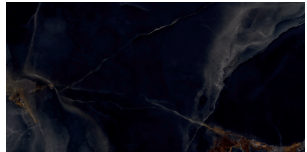

TDM Onyx.

E: sales@qcg.co.nz | W: www.qcg.co.nz | P: 0800 525 585

COLOURS:

Black

Blue

INDENT COLOURS:

Pink

Ivory