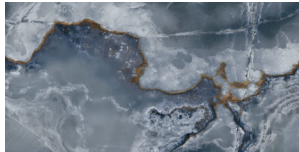

TDM Onyx.

E: sales@qcg.co.nz | W: www.qcg.co.nz | P: 0800 525 585

COLOURS:

Black

Blue

INDENT COLOURS:

Pink

Ivory