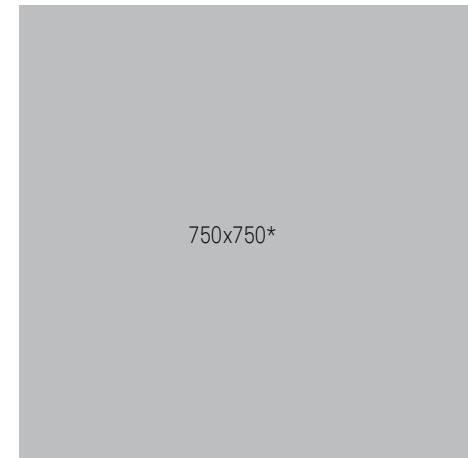

*Available as indent.
Please note that 750x750 is available in 20mm anti-slip paver option.