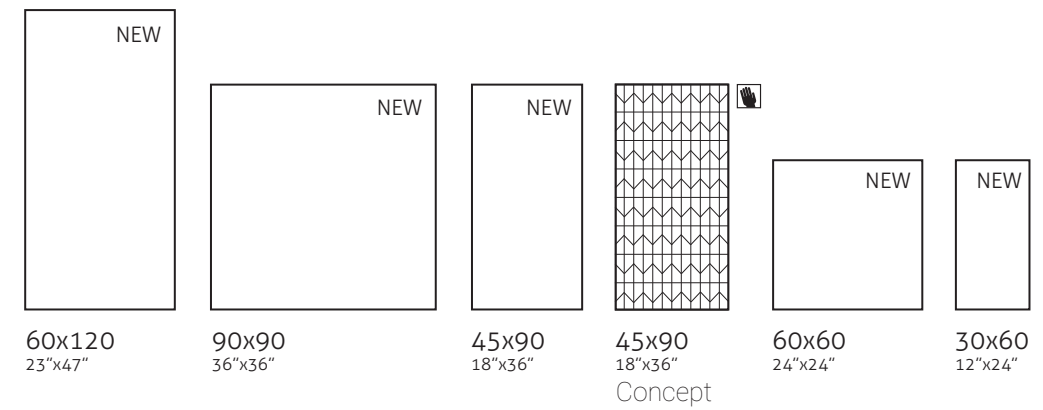

Eine Floor & Wall-Kollektion, die das Design vom Boden bis zur Wand erweitert und Räume mit eigenem Charakter schafft.

Floor Tiles: Underground Grey Natural 90x90, Lenda Oak 100x24,8
Wall Tiles: Underground White 40x120, Underground Concept Grey 40x120 Lenda Oak 100x24,8

UNDERGROUND

Porcelain Tile

5 SIZES

FLOOR TILES SIZES / FORMATOS PAVIMENTO

Floor Tiles: Underground Grey Natural 90x90

Keraben presents its 90x90 large size, the new XL square floor tiles that has fewer joins, allowing the design to be better appreciated.