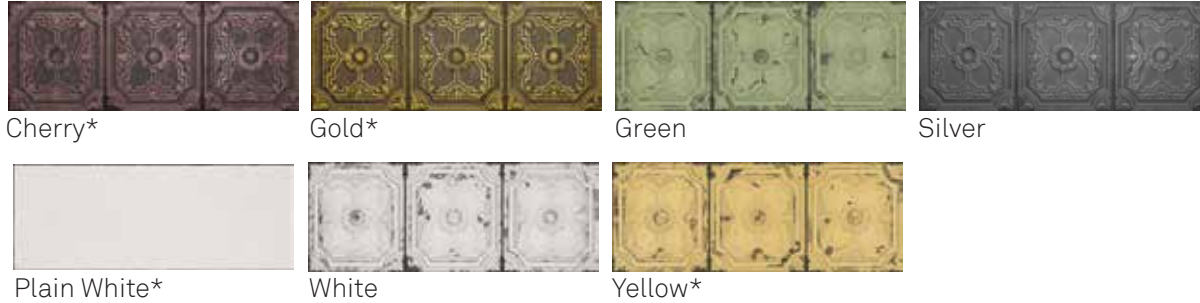

Victorian.

With meticulous detail and textural effects, these classic Victorian era ceramic wall panels create new possibilities in bathrooms, bedrooms and living space. A range of unique tones complete this striking collection and will provide a durable and timeless effect in any installation.

PRODUCT TYPE: Glazed Ceramic

COLOURS: See colour options overleaf

SIZES⁽¹⁾: 446x1193

SURFACES: Decorative Surface

EDGES: Rectified Edges

USAGE: Suitable for walls only

TECHNICAL INFO: See overleaf

VARIATION⁽²⁾: V2

WARRANTY⁽³⁾: 15 years

ORIGIN: Spain

Victorian.

COLOURS

*Indent Colours

SIZES

446x11193

Technical characteristics	Standard	Status	Value
Compliant with standards EN 14411 annex G group Bla. Compliant with standards ISO 13006 annex G group Bla.			
Water absorption	EN ISO 10545-3	Passed	<0.6%
Frost resistance	EN ISO 10545-9	Passed	N/A
Chemical resistance	EN ISO 10545-13	Passed	Chemical Resistant
Size variation	-	-	Rectified
Thickness	-	8mm	8mm
Hardness (MOHS)			
Slip resistance			
Breaking strength			